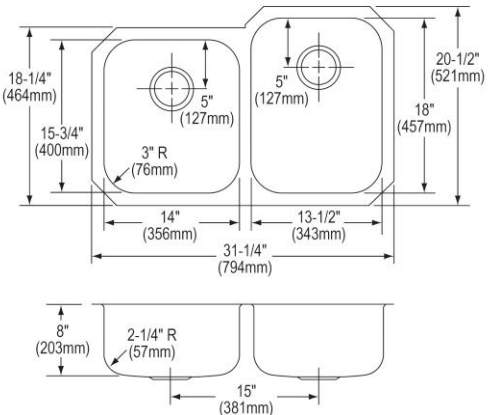

PART: _____ QTY: _____

PROJECT: _____

CONTACT: _____

DATE: _____

NOTES: _____

APPROVAL: _____

In keeping with our policy of continuing product improvement, Elkay reserves the right to change product specifications without notice. Please visit elkay.com for the most current version of Elkay product specification sheets. This specification describes an Elkay product with design, quality, and functional benefits to the user. When making a comparison of other producers' offerings, be certain these features are not overlooked.