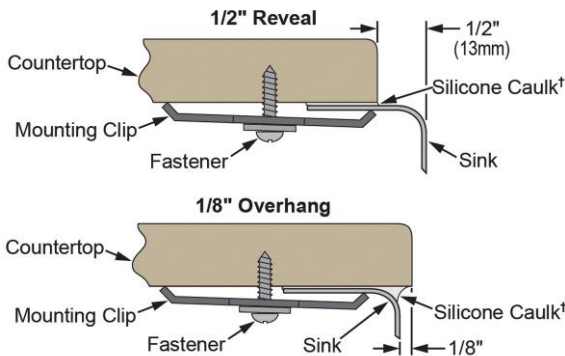

Installation Profile:

†Not furnished
Designed to affix to the underside of any solid surface countertop.